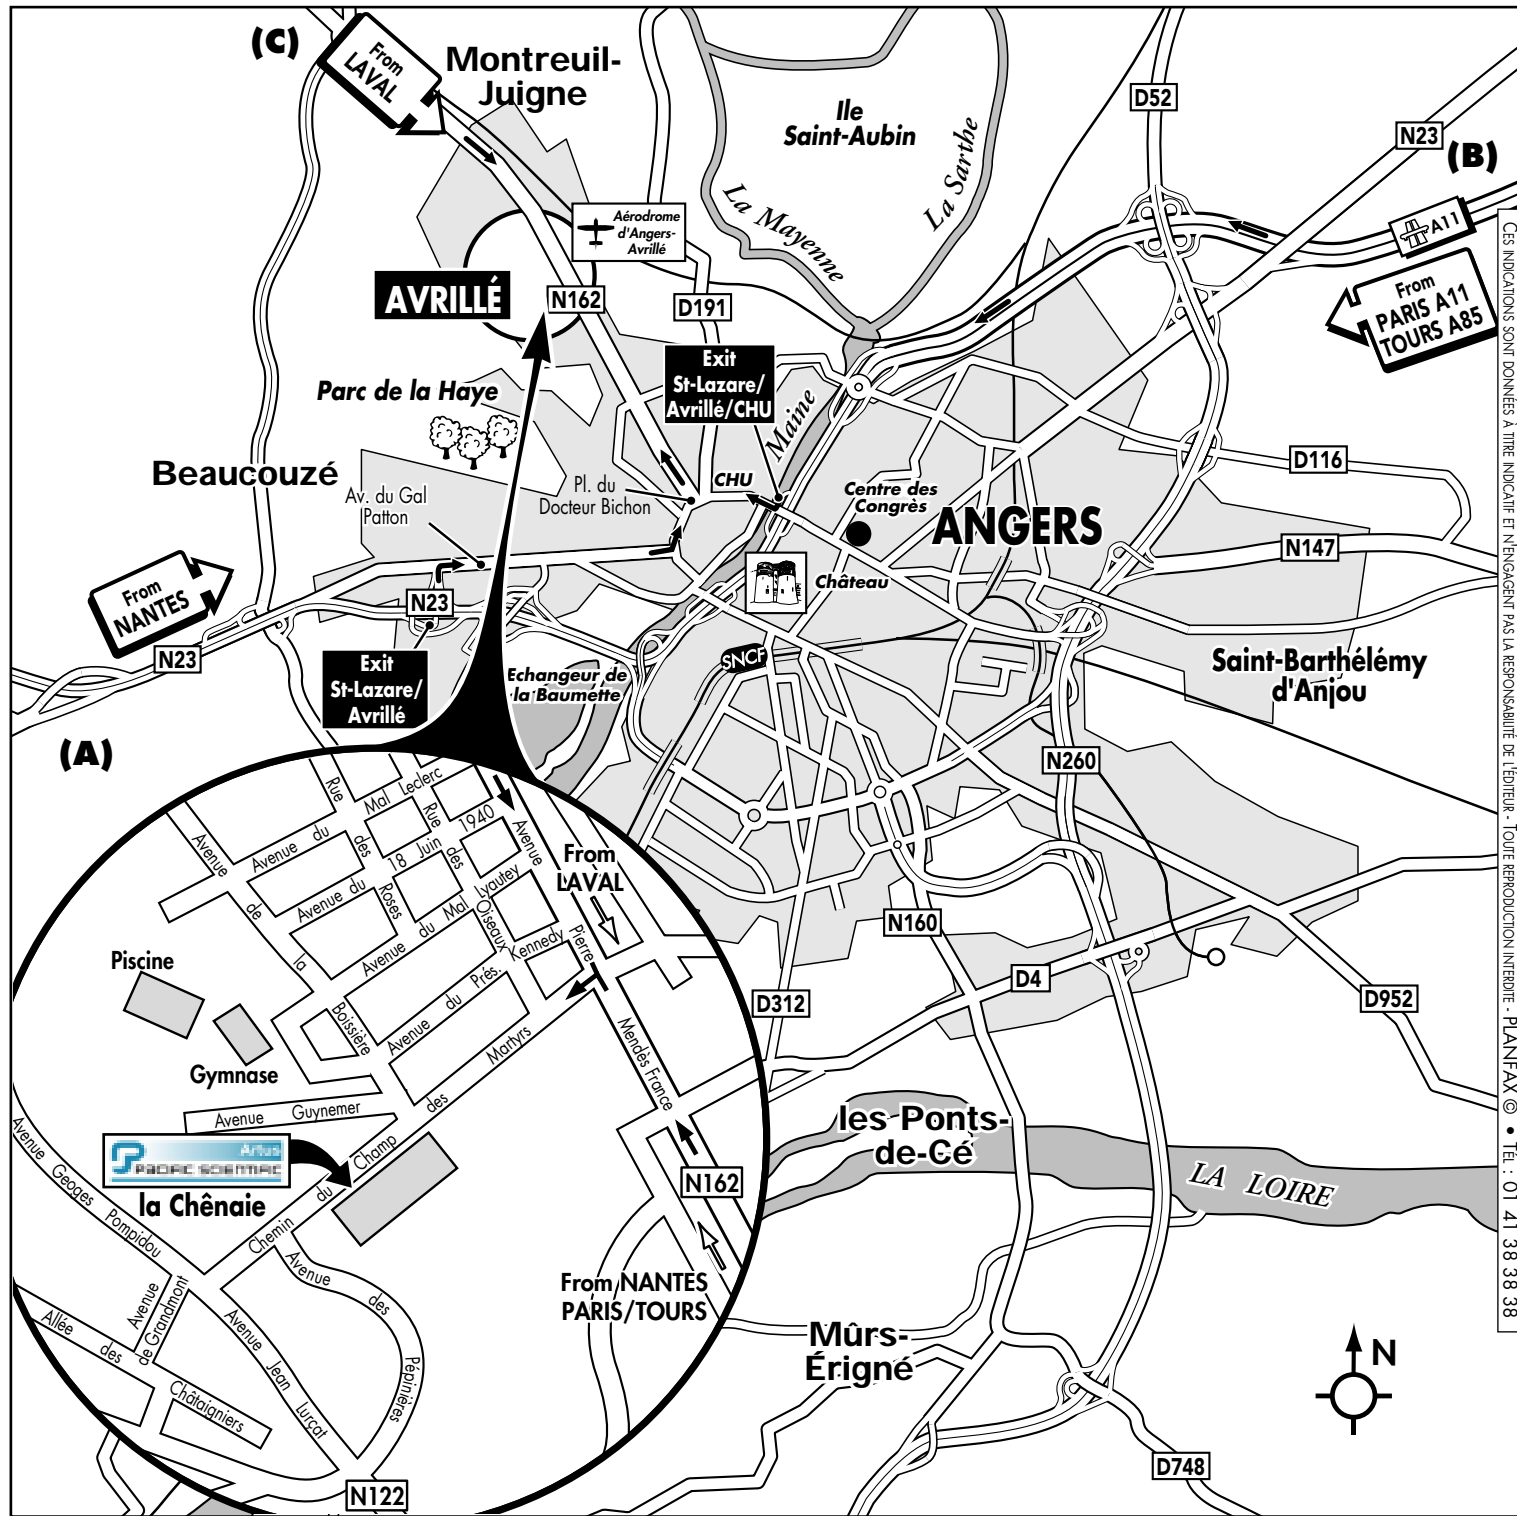

Chemin du Champ des Martyrs
BP 9 - 49241 AVRILLÉ CEDEX - FRANCE
 Tel. : 02 41 33 63 40
 Fax : 02 41 33 63 63
 Télex : 720970F

■ From NANTES : (A)

Join A11 direction ANGERS. At the end of the motorway continue on N23 and take exit ST-LAZARE/AVRILLÉ, then turn left direction PARC DE LA HAYE. Take AVENUE DU GAL PATTON direction CHU/AÉRODROME/AVRILLÉ. To Place DU DOCTEUR BICHON turn right on N162 direction AVRILLÉ/LAVAL (then see zoom).

■ From PARIS BY A11 AND TOURS A85 : (B)

Join A10 direction BORDEAUX, then follow A11/NANTES. Take exit ST-LAZARE/AVRILLÉ/CHU. To Place DU DOCTEUR BICHON turn right on N162 direction AVRILLÉ/LAVAL (then see zoom).

■ From LAVAL : (C)

Join N162 direction ANGERS. To AVRILLÉ at the end of AVENUE PIERRE MENDES-FRANCE (do not enter in ANGERS) take on your right. You will arrive CHEMIN DU CHAMPS DES MARTYRS (then see zoom).