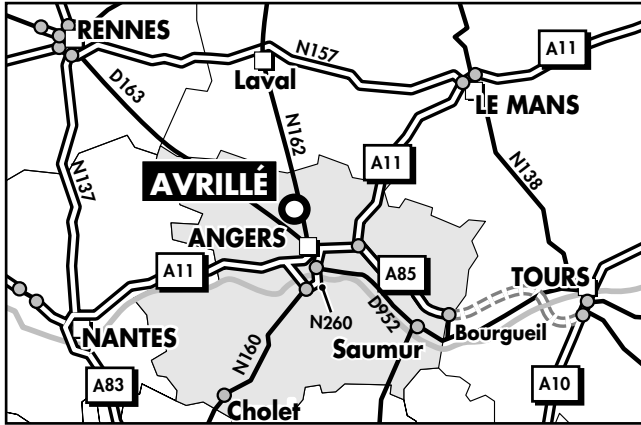

Chemin du Champ des Martyrs
BP 9 - 49241 AVRILLÉ CEDEX - FRANCE
 Tel. : 02 41 33 63 40
 Fax : 02 41 33 63 63
 Télex : 720970F

■ From NANTES : (A)

Join A11 direction ANGERS. At the end of the motorway continue on N23 and take exit ST-LAZARE/AVRILLÉ, then turn left direction PARC DE LA HAYE. Take AVENUE DU GAL PATTON direction CHU/AÉRODROME/AVRILLÉ. To Place DU DOCTEUR BICHON turn right on N162 direction AVRILLÉ/LAVAL (then see zoom).

■ From PARIS BY A11 AND TOURS A85 : (B)

Join A10 direction BORDEAUX, then follow A11/NANTES. Take exit ST-LAZARE/AVRILLÉ/CHU. To Place DU DOCTEUR BICHON turn right on N162 direction AVRILLÉ/LAVAL (then see zoom).

■ From LAVAL : (C)

Join N162 direction ANGERS. To AVRILLÉ at the end of AVENUE PIERRE MENDES-FRANCE (do not enter in ANGERS) take on your right. You will arrive CHEMIN DU CHAMPS DES MARTYRS (then see zoom).